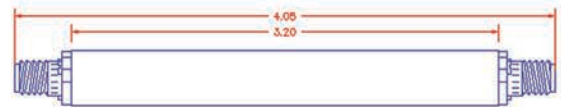

Email: sales@pmi-rf.com | www.pmi-rf.com

ISO9001:2008 Certified

Video Out VS Input Power

Linearity Error VS Input Power

Fall & Recovery Time, 3GHz @ 25°C

PLANAR MONOLITHICS INDUSTRIES, INC.

7311-F Grove Road, Frederick,
Maryland 21704 USA |