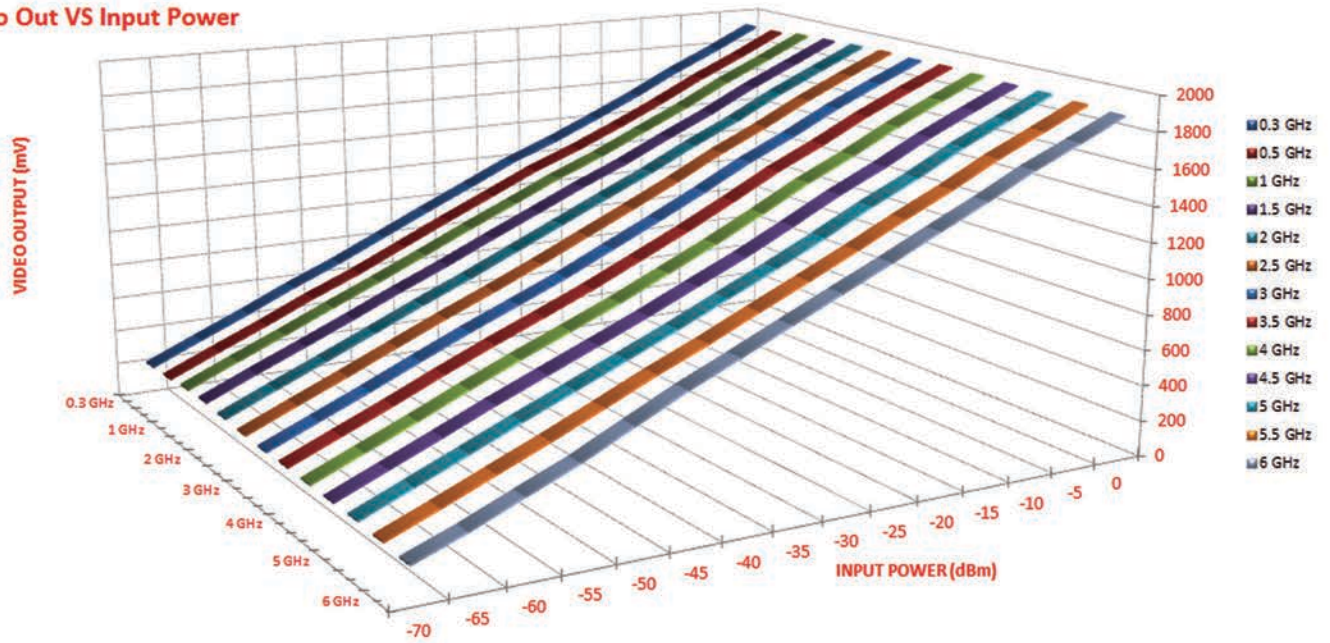

Video Out VS Input Power