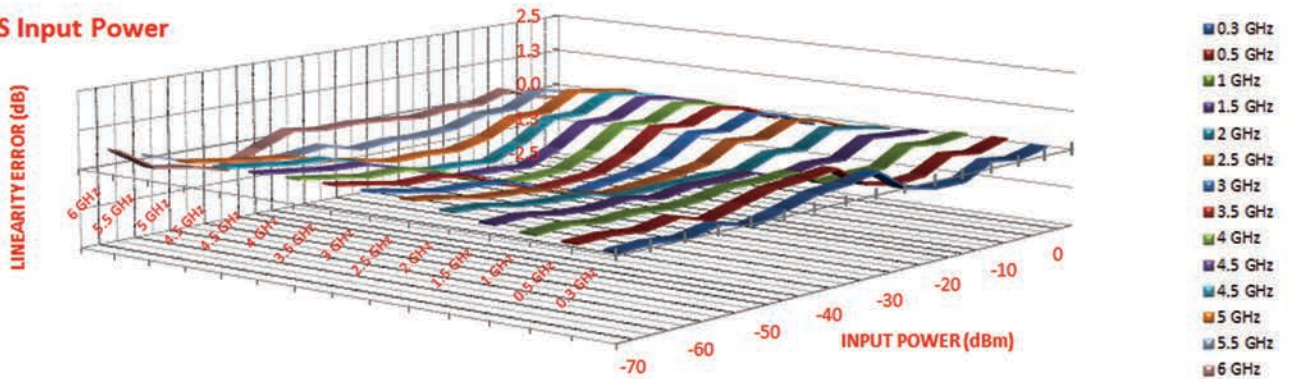

Linearity Error VS Input Power