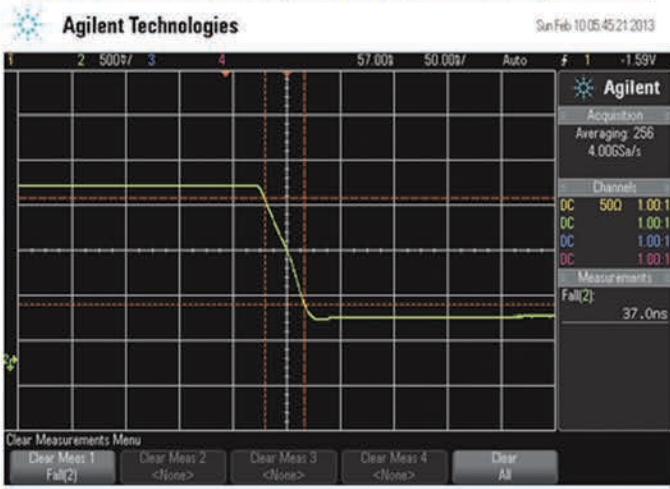

Email: sales@pmi-rf.com | www.pmi-rf.com

ISO9001:2008 Certified

Video Out VS Input Power

Linearity Error VS Input Power

Fall & Recovery Time, 3GHz @ 25°C

PLANAR MONOLITHICS INDUSTRIES, INC.

7311-F Grove Road, Frederick,
Maryland 21704 USA |